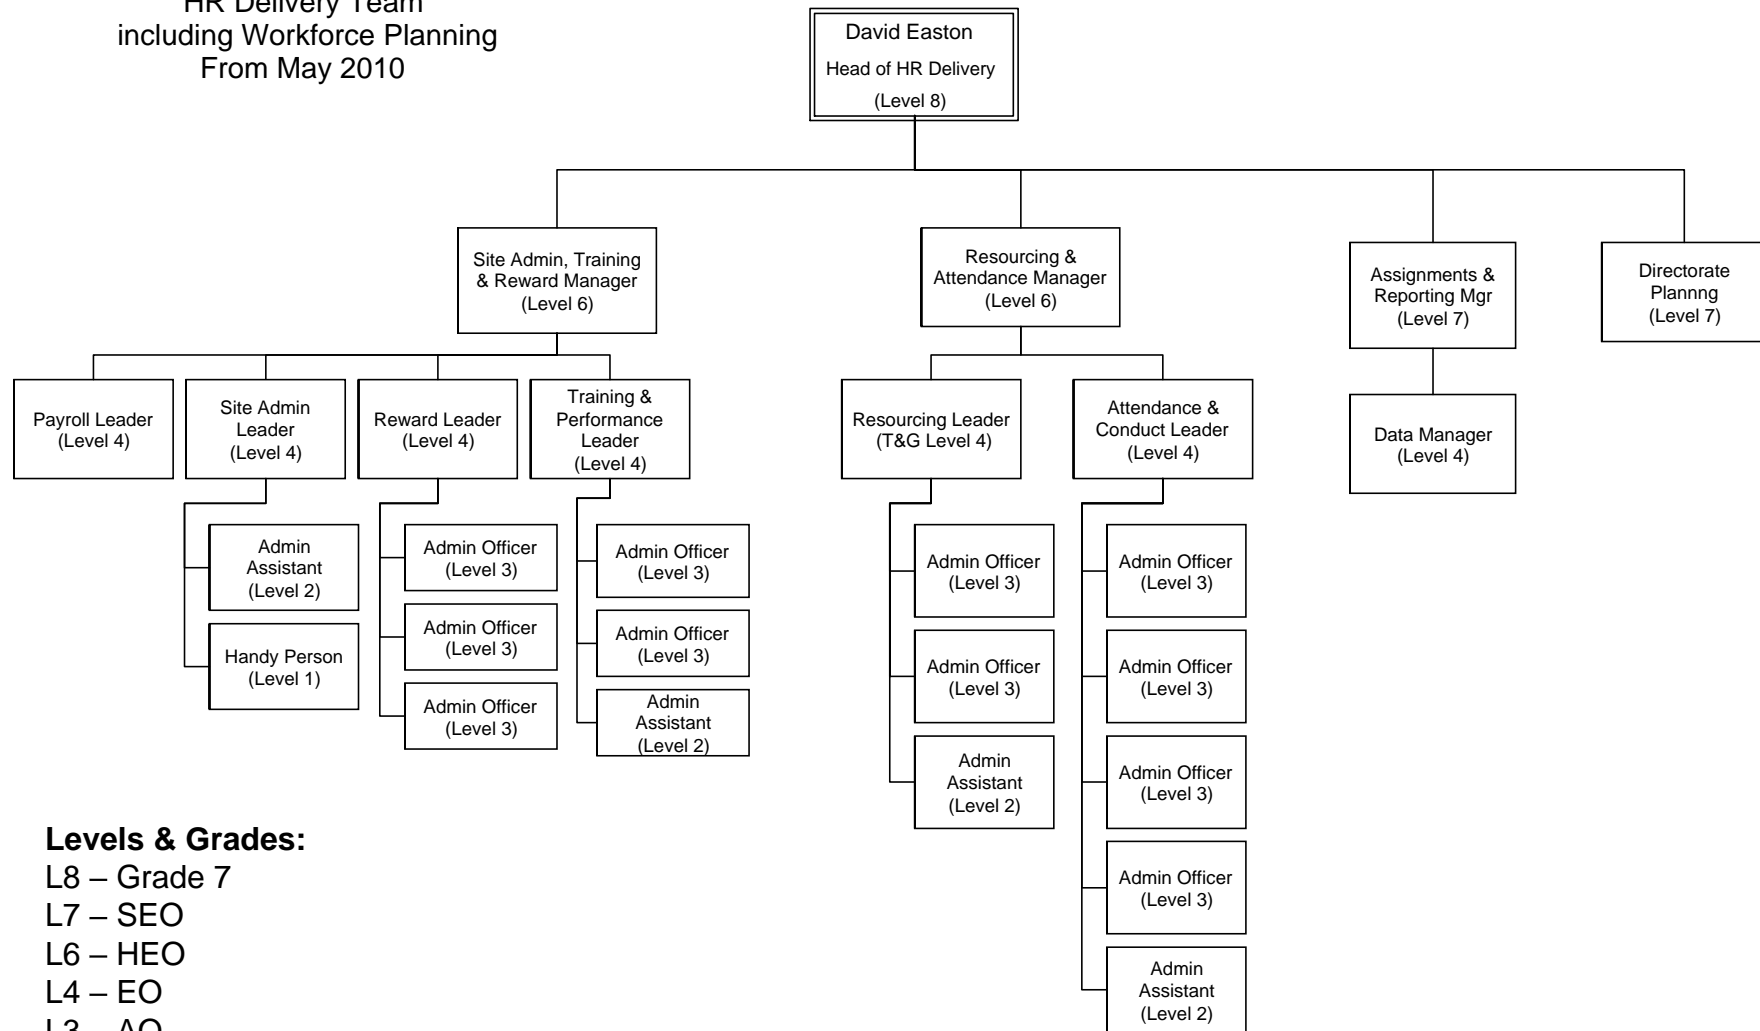

HR Delivery Team
including Workforce Planning
From May 2010

- Levels & Grades:**
 L8 – Grade 7
 L7 – SEO
 L6 – HEO
 L4 – EO
 L3 – AO
 L2 – AA
 L1 – Handy Person

HR Change Management

HR Policy Team